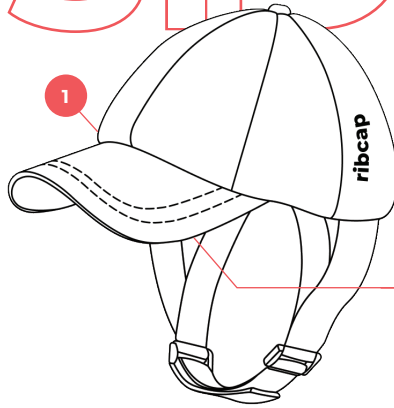

406

BN USD

was spent in the USA alone for traumatic brain injuries, known as TBI'S.*

How 41% falls at all ages
TBI's 35% being struck
Happen 11% assaults and other

Ideal for...

Everyone! But here are just a few ideas of how people are already using Ribcap everyday.

WHAT'S

INSIDE?

The protective foam comes attached to the style you chose.

Trusted By Experts

“We create a beautiful independence”

1

Fashionable

3D Design: The foam takes the shape of the mold and solidifies, offering a more organic fit that adheres to the body's natural curvature.