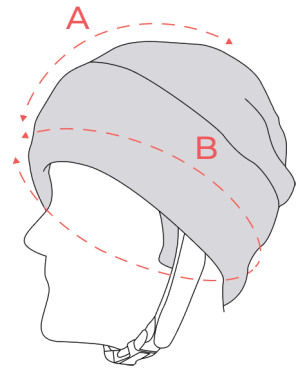

**Trusted by experts
& loved by users!**

Size Guide

BASEBALL CAP

Size	A	B
Midi / Maxi	16.5cm 6.5"	50-55cm 19.7-21.6"
S/M	17.5cm 6.9"	53-58cm 20.8-22.8"
L/XL	18.5cm 7.3"	59-65cm 23.2-25.6"

BILLIE • BOWIE • LENNY (SUMMER) • IGGY • HARDY • FOX • KATE

Size	A	B
Mini	16cm 6.3"	47-49cm 18.5-19.3"
Midi	17.5cm 6.5"	50-52cm 19.7-20.5"
Maxi	17.5cm 6.9"	53-55cm 20.8-21.6"
S	17.5cm 6.9"	53-55cm 20.8-21.6"
M	18.5cm 7.3"	56-58cm 22.0-22.8"
L	19.5cm 7.7"	59-61cm 23.2-24.0"
XL*	20.5cm 8.1"	62-65cm 24.4-25.6"