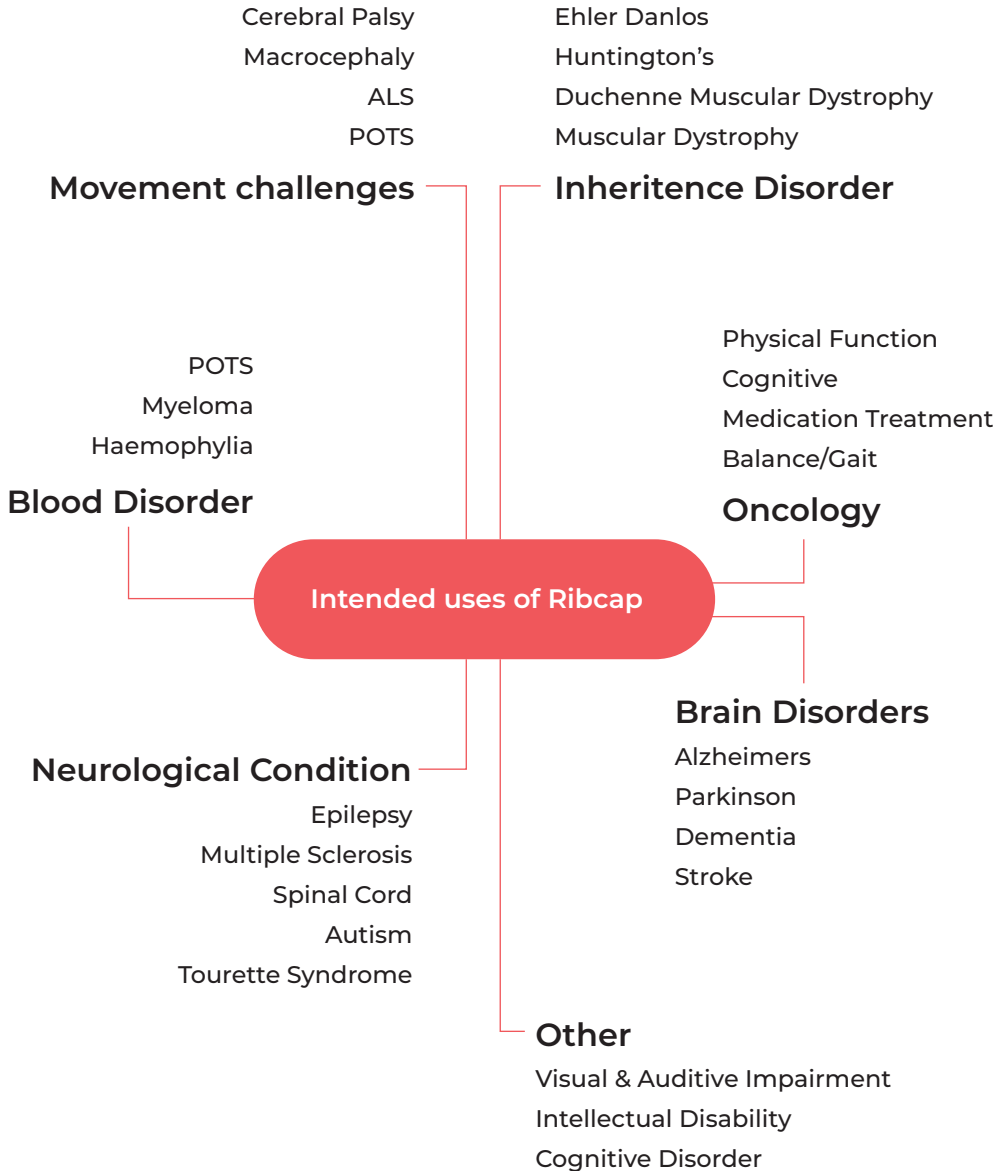

Why Wear Ribcap

Freedom of movement

Because you're protected

Be happy, look good

*

TBI

Traumatic Brain Injury

70

MN

head injuries are reported every year globally, and by 2025, it will be the main cause of long-term disability in children and young adults.

01

For every 1 second, two people in the world are struck by a traumatic SEC brain injury.

406

BN USD

was spent in the USA alone for traumatic brain injuries, known as TBI'S.*

How 41% falls at all ages
TBI's 35% being struck
Happen 11% assaults and other

Ideal for...

Everyone! But here are just a few ideas of how people are already using Ribcap everyday.

WHAT'S

INSIDE?

The protective foam comes attached to the style you chose.

Trusted By Experts

“We create a beautiful independence”

1

Fashionable

3D Design: The foam takes the shape of the mold and solidifies, offering a more organic fit that adheres to the body's natural curvature.