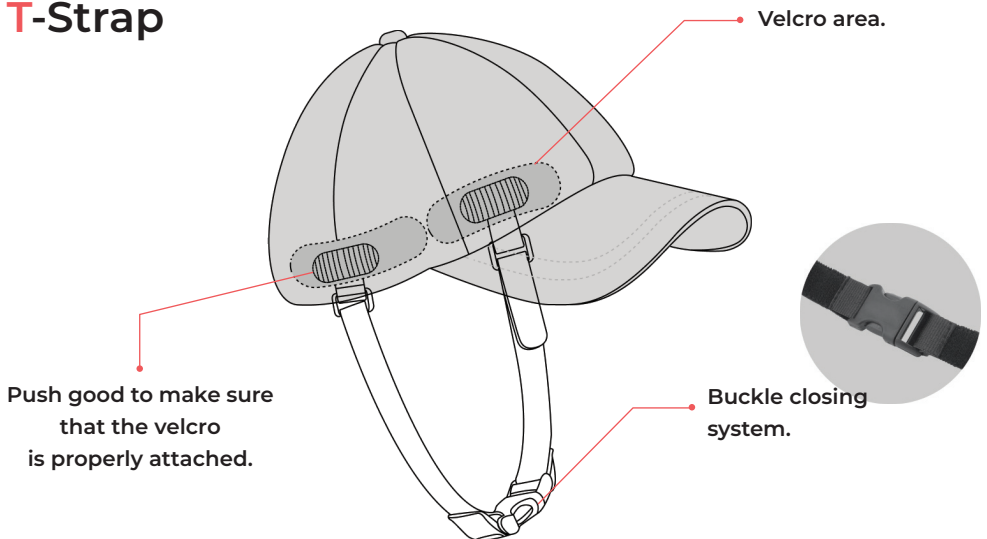

CHIN STRAP

Choose your style!

Only Baseball Cap, Bowie & Lenny Summer

How to add the chin straps on the baseball caps?

Y-Strap

T-Strap

Make sure that the velcro line on the strap is in line with the velcro line on the inside of the cap.

Our Mission

ribcap®

Ribcap is the world's first fashionable soft shell medical grade head protection, uniquely designed to protect your loved ones from head injuries that can occur as a result of age related balance issues, falls, seizure activity, head banging etc.