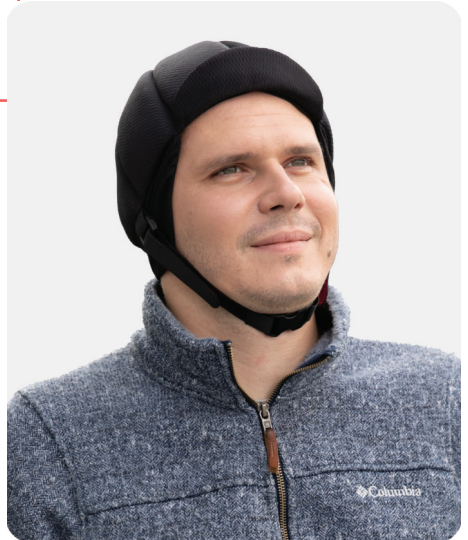

Protective Foam
Embedded, Protective,
Comfortable And
Breathable

Inside Layer:
Coolmax

Oeko Tex
Materials

Protective
Foam Panels
BSI Tested

360°
Protection

Breathable
Fabric

FOX

Kate Sleepy Hat

Offers head protection during sleep with its lightweight and durable design, combining impact-absorbing materials and a flexible outer shell for safety and comfort. Made with breathable, hypoallergenic fabrics, it ensures a snug fit for different sleeping positions.