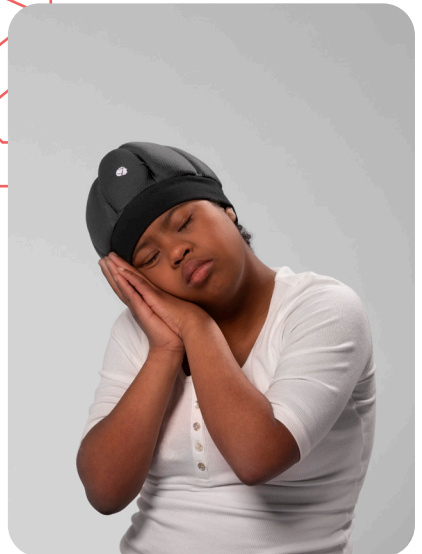

KATWE

ribcap[®]

Scan the QR to know more about **Ribcap**

Kids

Baseball Cap

The Baseball Cap Kids ensures comfort and protection. Soft medical-grade material, detachable chin straps make it a versatile choice. Elevate your child's safety with the Baseball Cap Kids - where fun meets protection.