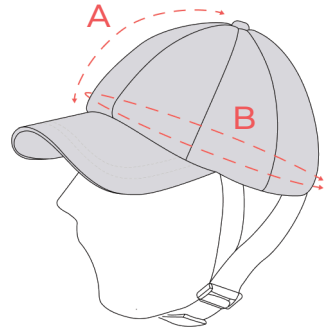

**Trusted by experts
& loved by users!**

Size Guide

BASEBALL CAP

Size	A	B
Midi / Maxi	16.5cm 6.5"	50-55cm 19.7-21.6"
S/M	17.5cm 6.9"	53-58cm 20.8-22.8"
L/XL	18.5cm 7.3"	59-65cm 23.2-25.6"

BILLIE • BOWIE • LENNY (SUMMER) • IGGY • HARDY • FOX • KATE